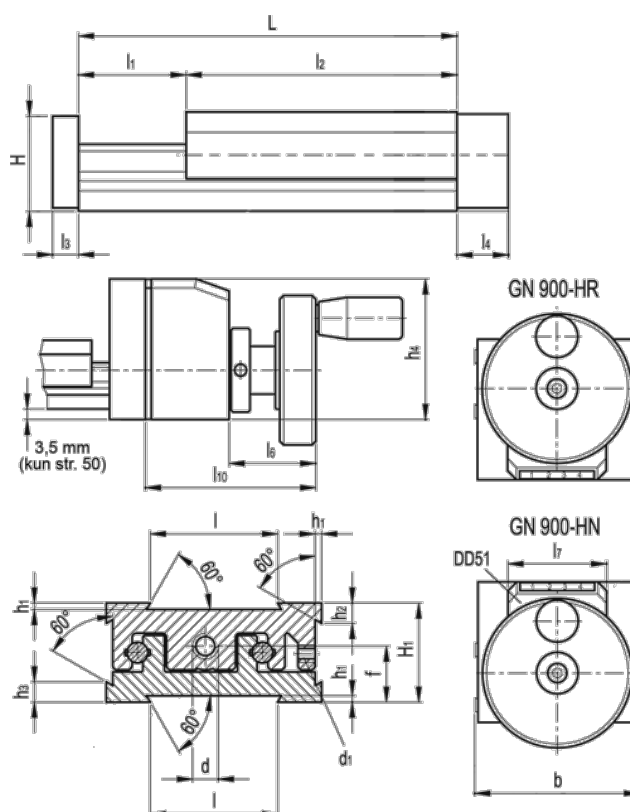

Data Sheet

Article number: 20778012

Description: Adjustable slide unit
GN 900-50-145-75-HN-1

Measures

b = 50	h3 = 7.0	l7 = 33
d = M6x1	h4 = 47	l10 = 57
d1 = M4	l = 30	
f = 13.0	L - l1 = 145-75	
H = 23.0	l2 = 70	
h1 = 1.5	l3 = 6	
H1 = 23	l4 = 12	
h2 = 4.5	l6 = 22	